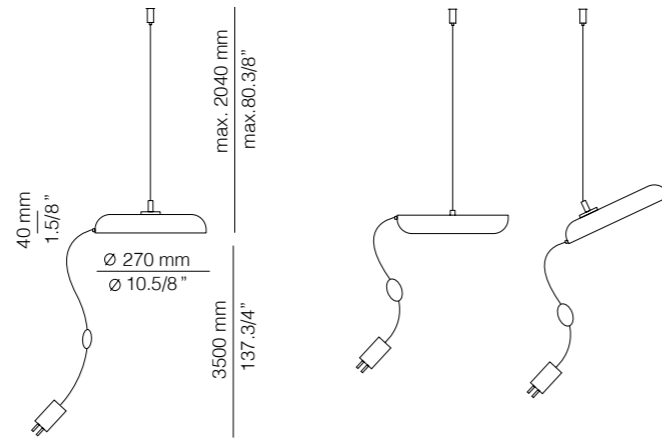

MOOD 4065

LED 19W
(2700K / Ang.120° / >80 CRI / 24V)
100V - 240V / Typ* 1800 lumens
Push button dimmer on the cord
Universal plug

Finishes Additional

- ☐ 91 NUDE
- ☐ 74 WHITE

We offer custom finishes, sizes, and alternate lamping for projects.

Photographs may show non-standard products.