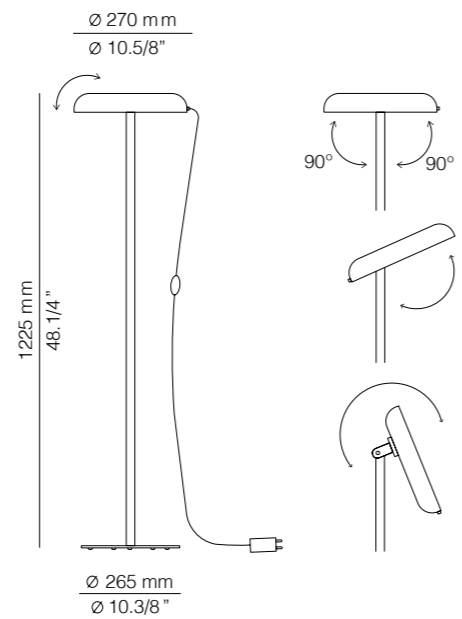

MOOD 4068

LED 19W
(2700K / Ang. 120° / >80 CRI / 24V)
100V - 240V / Typ* 1800 lumens
Push button dimmer on the cord
Universal plug

Finishes

- ☐ 91 NUDE
- ☐ 74 WHITE

Additional

We offer custom finishes, sizes, and alternate lamping for projects.

Photographs may show non-standard products.