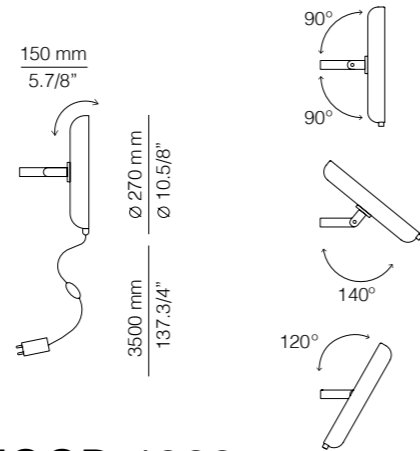

MOOD 4061

LED 19W
(2700K / Ang. 120° / >80 CRI / 24V)
100V - 240V / Typ* 1800 lumens
Push button dimmer on the cord
Universal plug