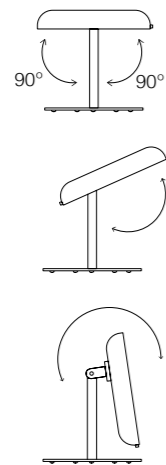

MOOD 4067

LED 19W
(2700K / Ang.120° / >80 CRI / 24V)
100V - 240V / Typ* 1800 lumens
Push button dimmer on the cord
Universal plug