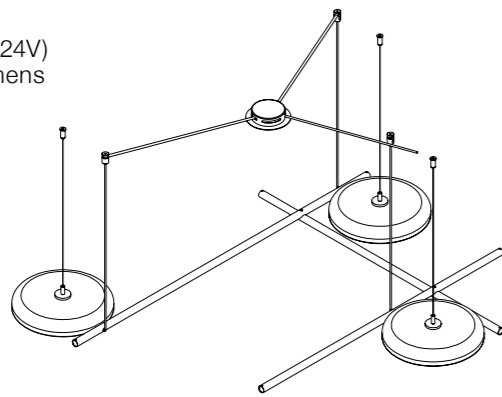

Additional

We offer custom finishes, sizes, and alternate lamping for projects.

Photographs may show non-standard products.