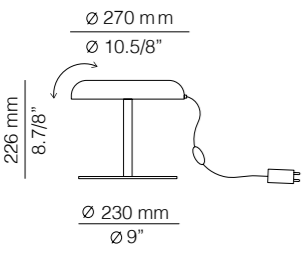

MOOD 4067

LED 19W
(2700K / Ang.120° / >80 CRI / 24V)
100V - 240V / Typ* 1800 lumens
Push button dimmer on the cord
Universal plug